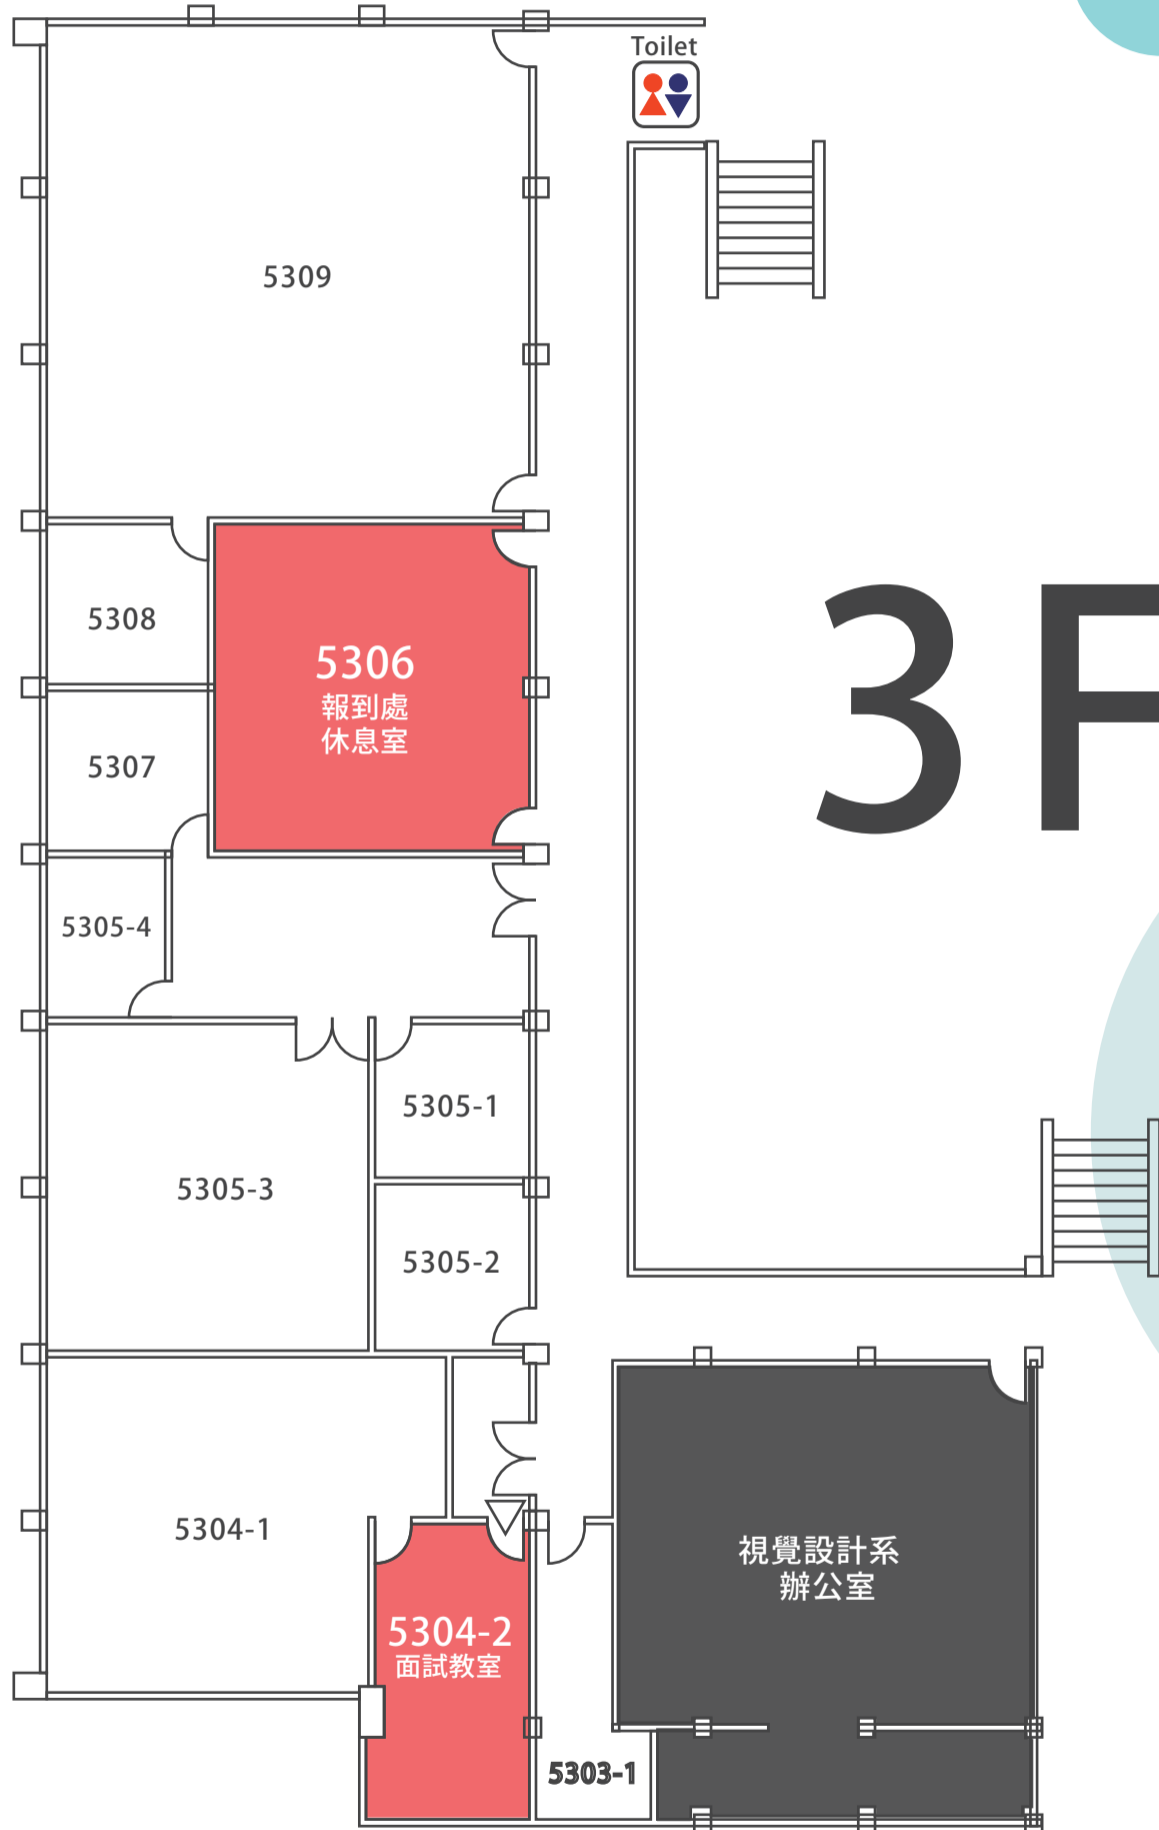

108 學年度入學考試口試

國立高雄師範大學視覺設計學系碩士班

藝術學院 3 樓平面圖

The 2018 Qualifying Examination

Department of Visual Design College of Arts NKNU