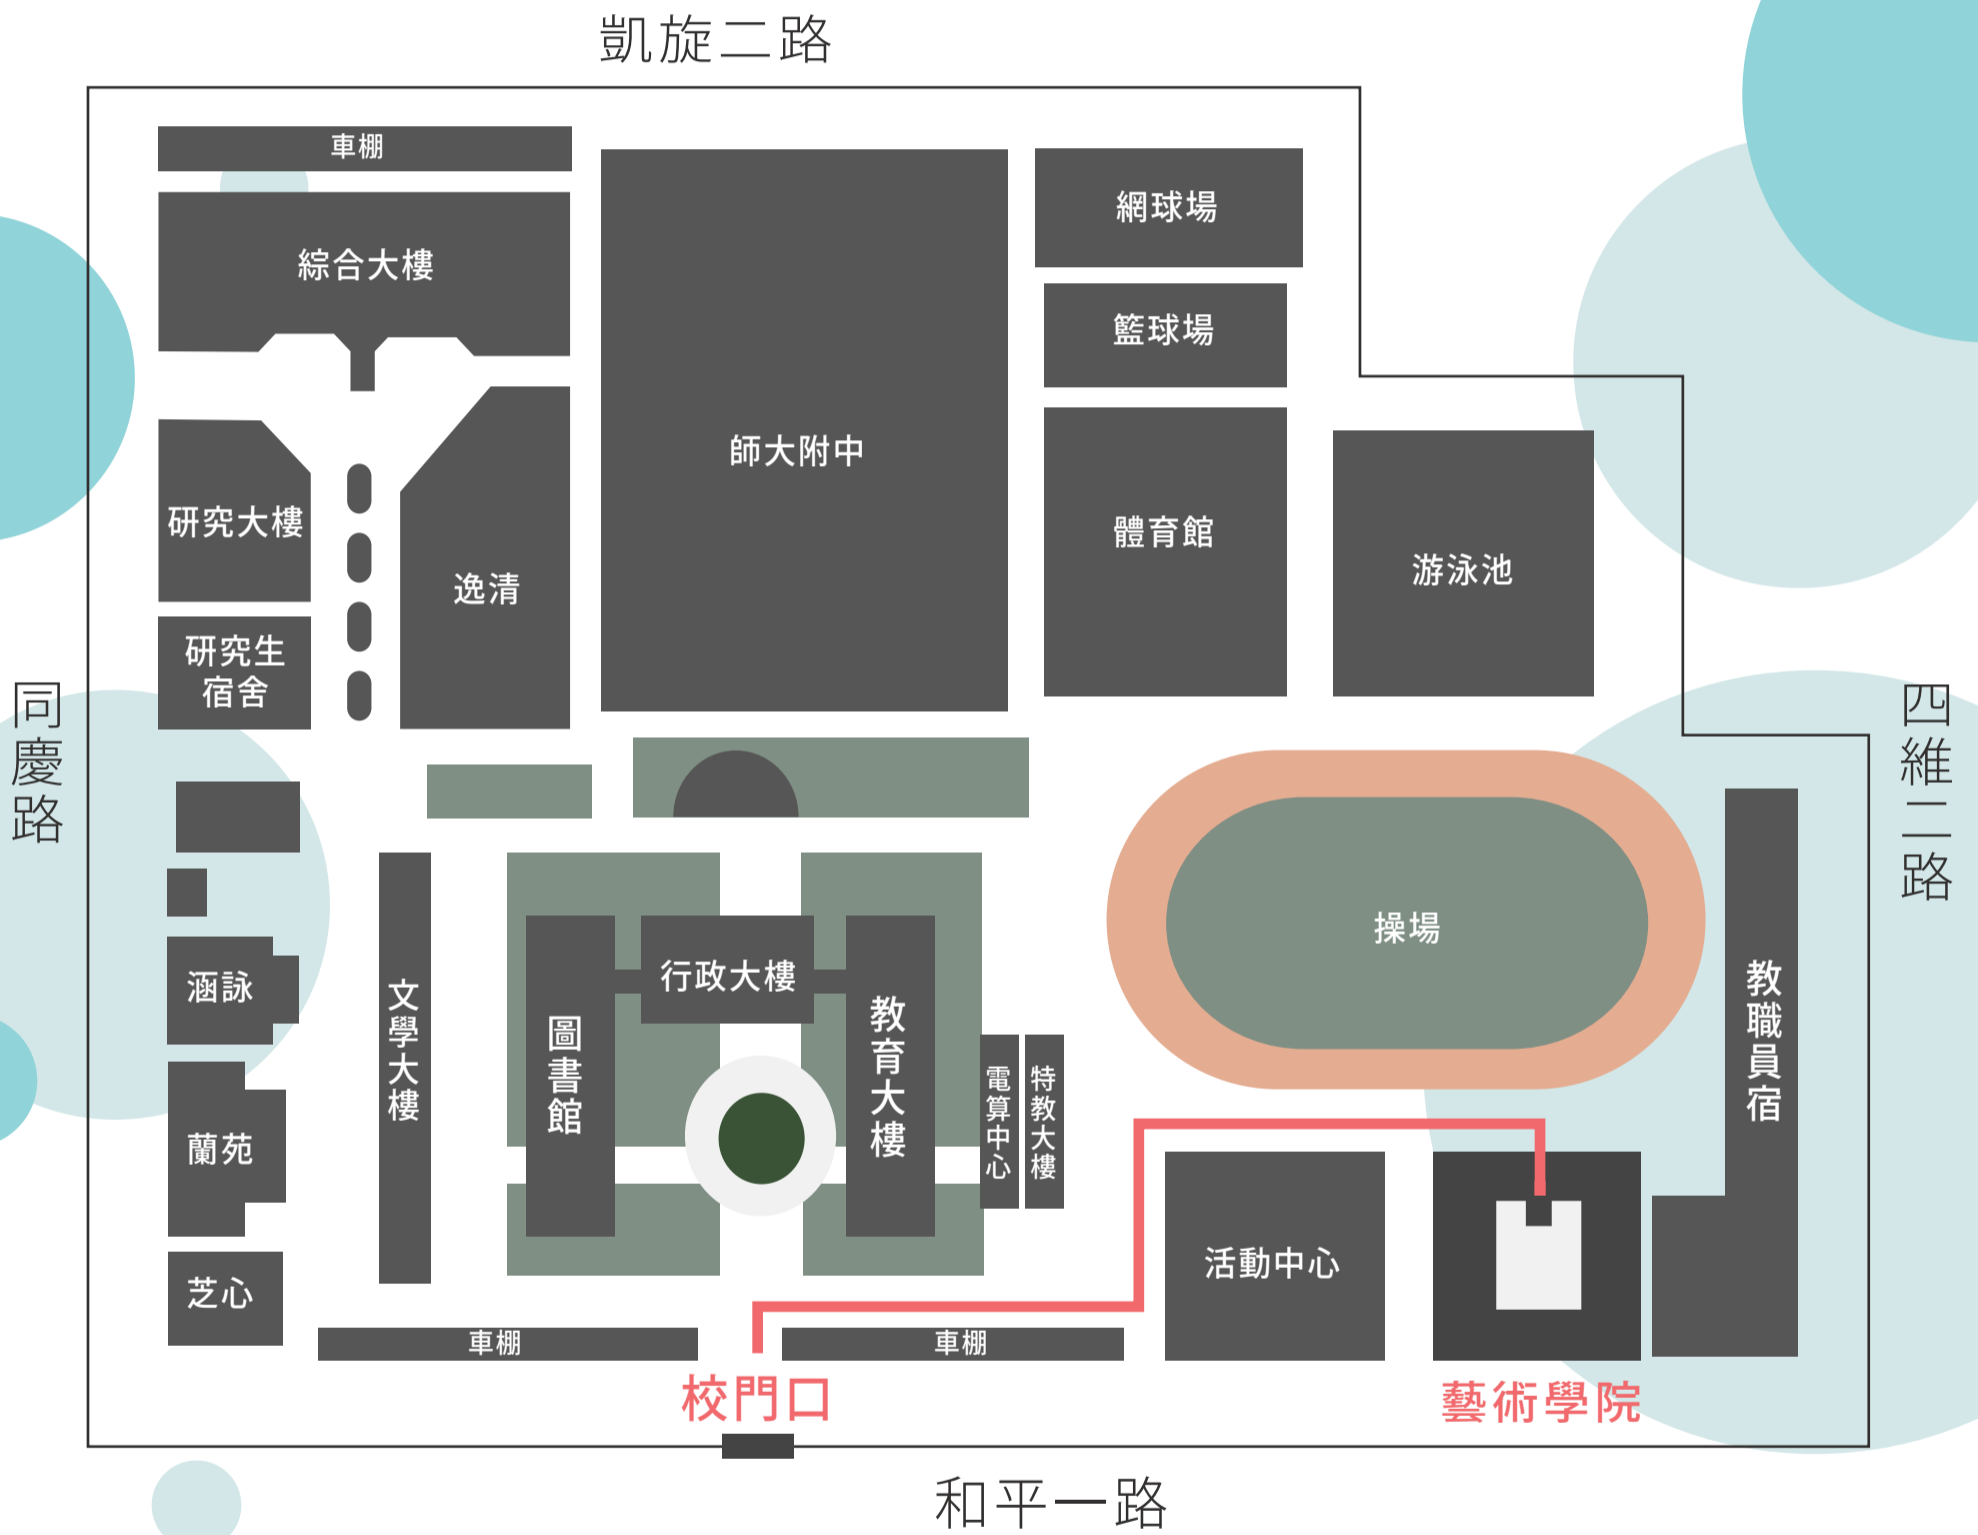

108 學年度入學考試口試

國立高雄師範大學視覺設計學系碩士班

和平校區校園平面圖

The 2018 Qualifying Examination

Department of Visual Design College of Arts NKNU