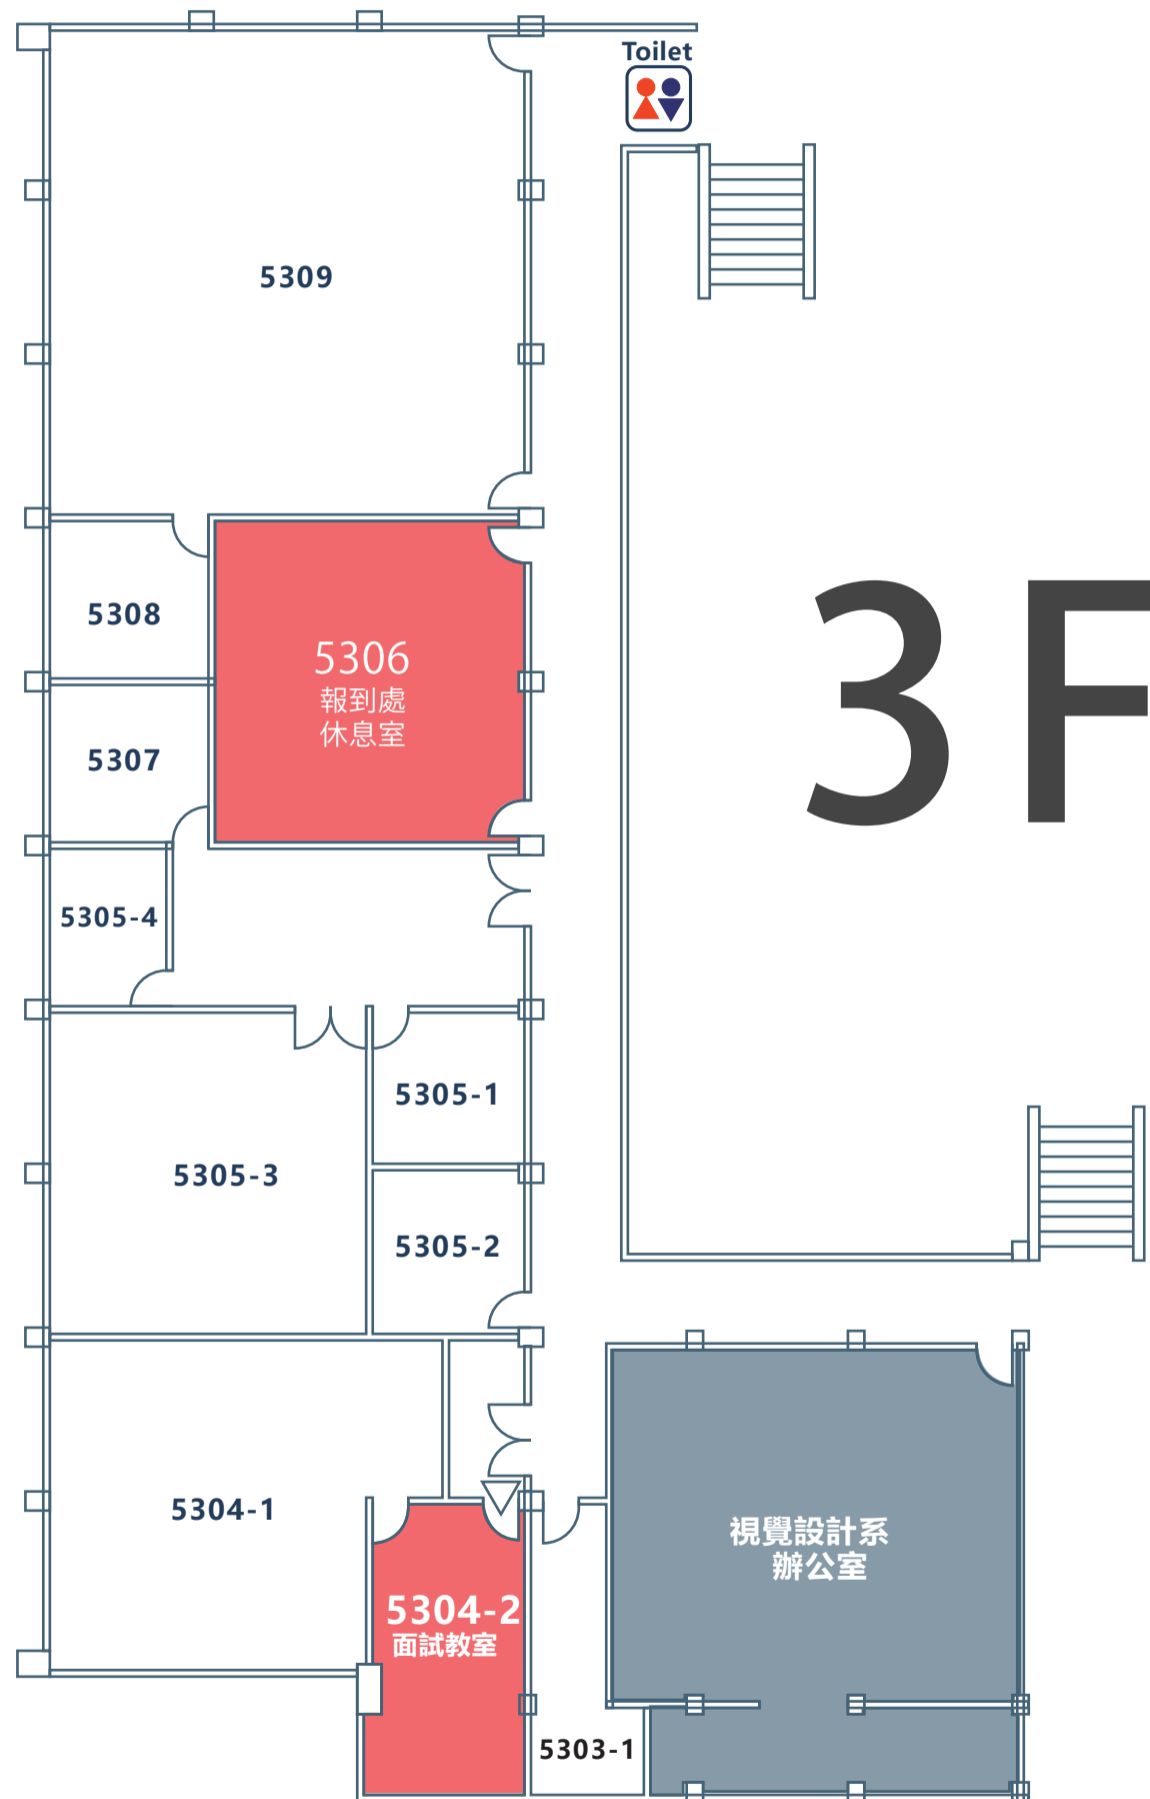

115學年度四技二專入學面試

國立高雄師範大學視覺設計學系

藝術大樓 3樓平面圖

The 2026 Qualifying Examination

Department of Visual Design College of Arts NKNU