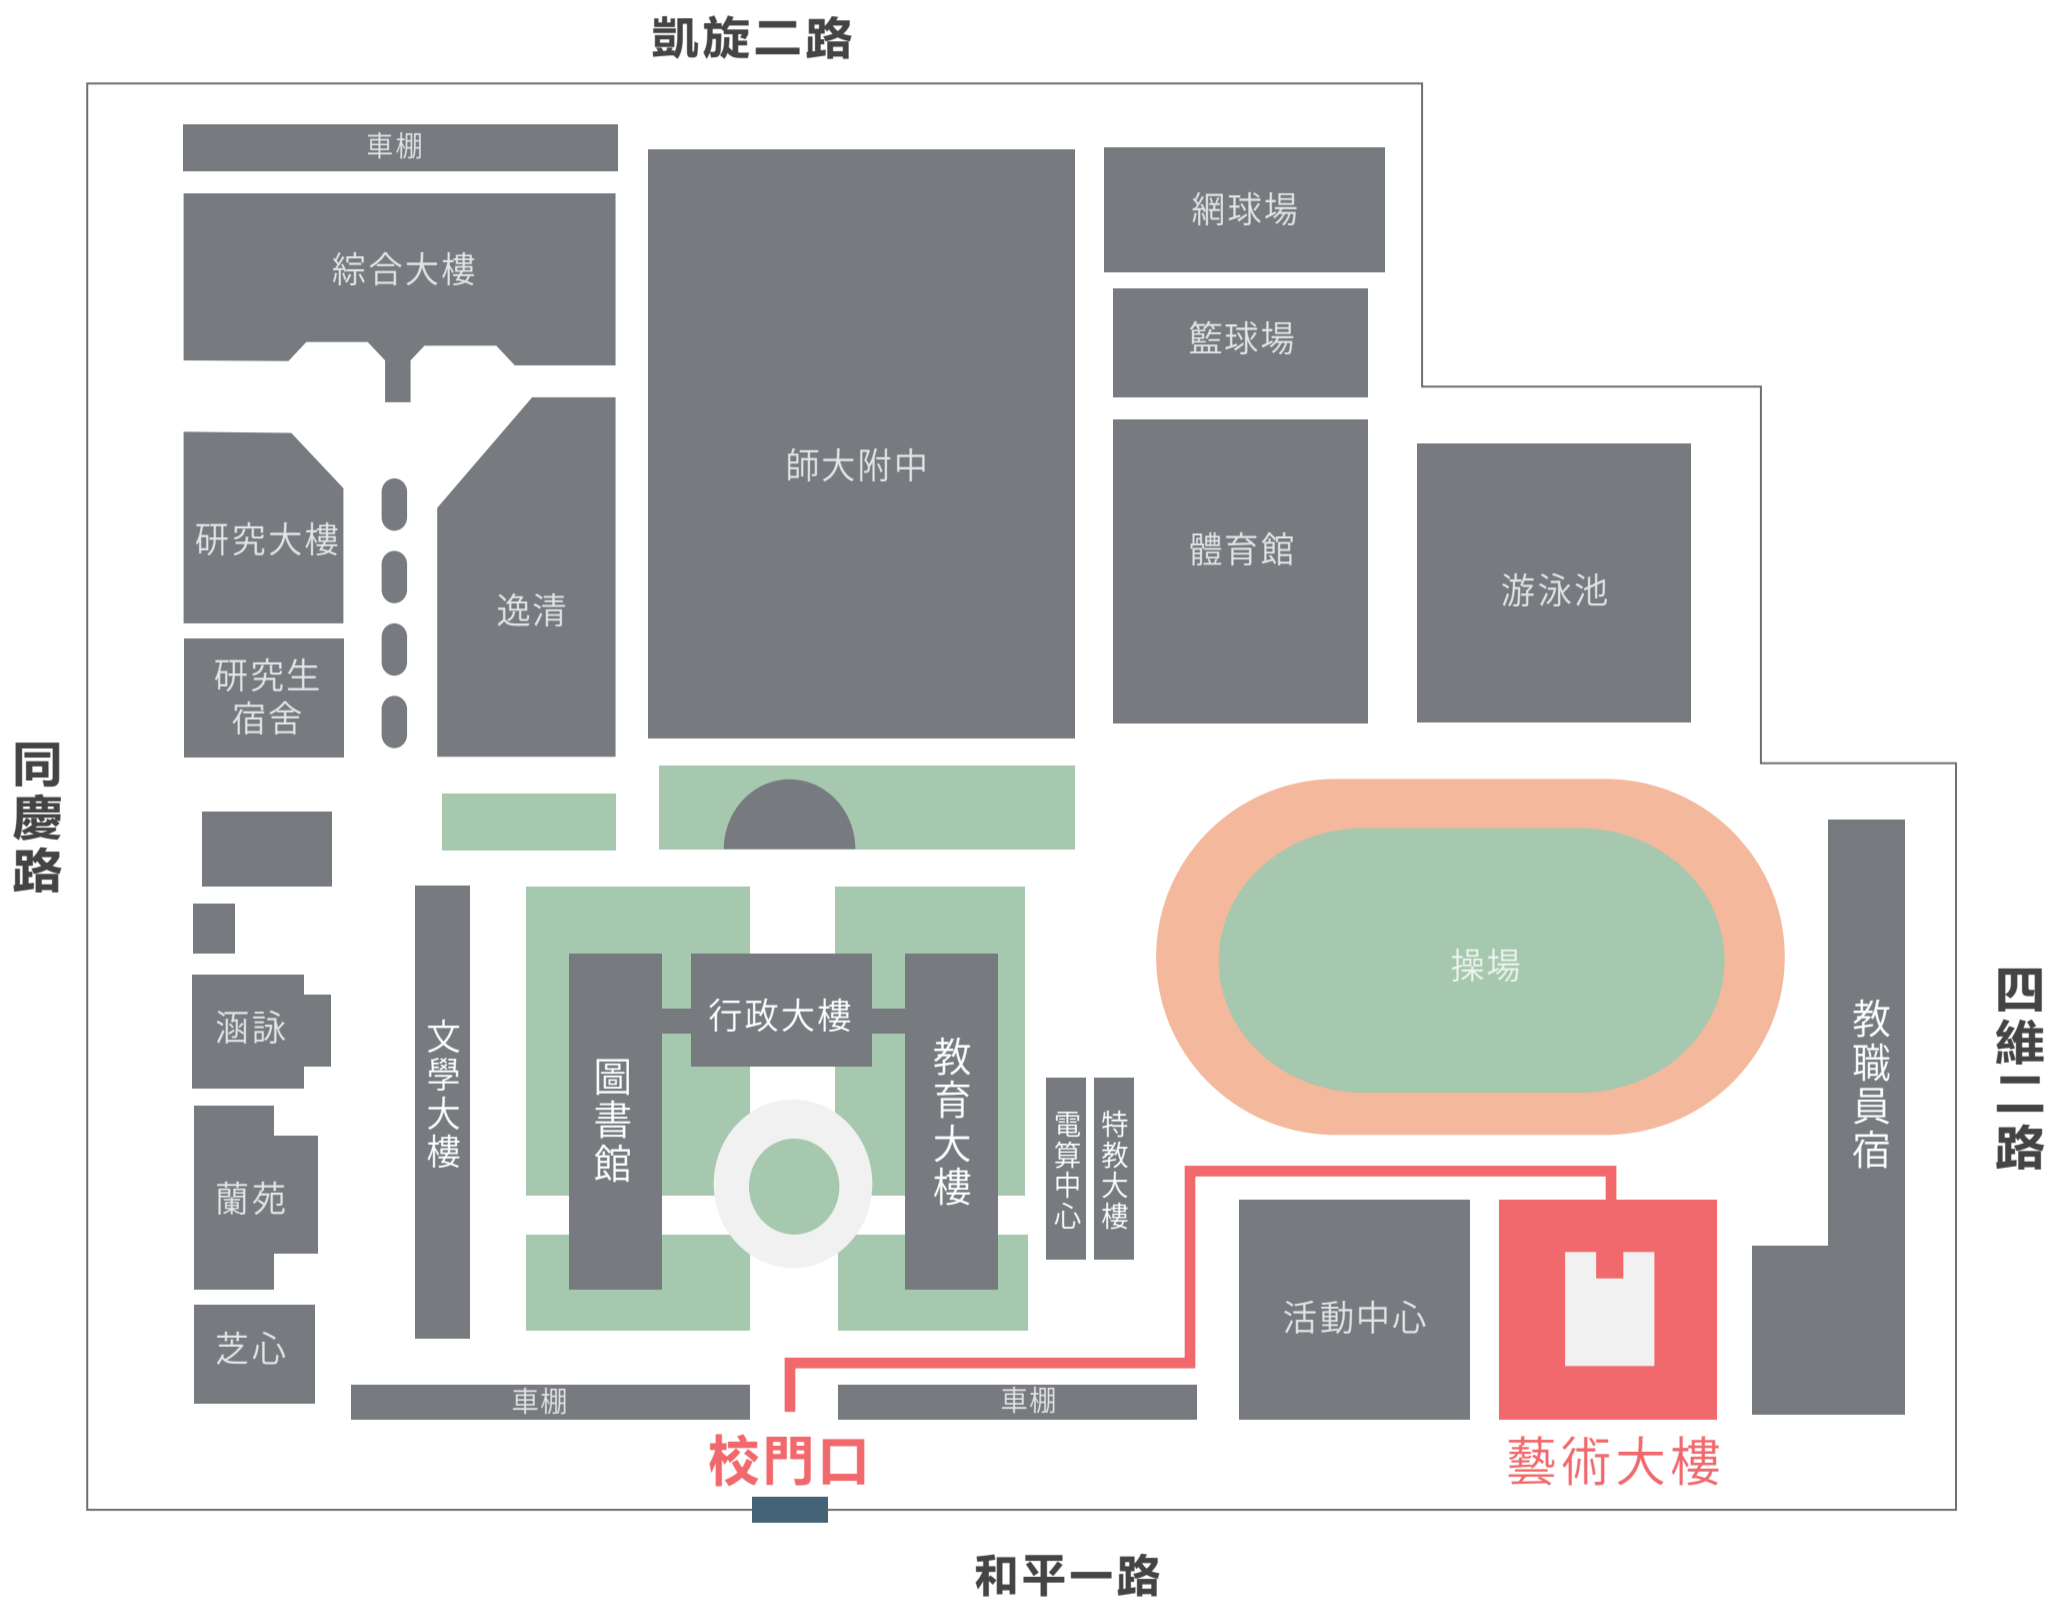

115學年度四技二專入學面試

國立高雄師範大學視覺設計學系

和平校區校園平面圖

The 2026 Qualifying Examination

Department of Visual Design College of Arts NKNU